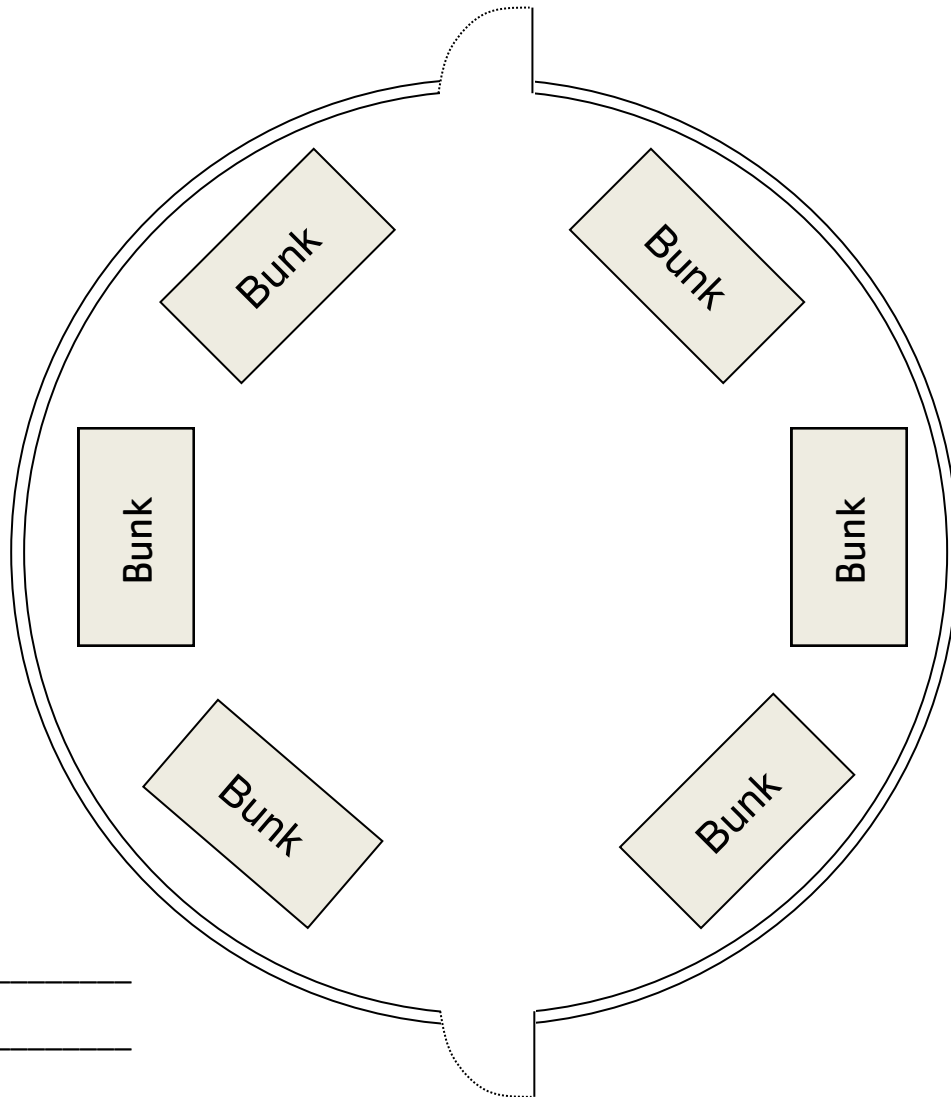

# Yurts (12 Beds) (Heated)

Maple, Hickory, Pine, Cedar

(Yurts use Circle C Lodge for bathrooms.)

Housing

1. \_\_\_\_\_
2. \_\_\_\_\_
3. \_\_\_\_\_
4. \_\_\_\_\_
5. \_\_\_\_\_
6. \_\_\_\_\_
7. \_\_\_\_\_
8. \_\_\_\_\_
9. \_\_\_\_\_
10. \_\_\_\_\_
11. \_\_\_\_\_
12. \_\_\_\_\_