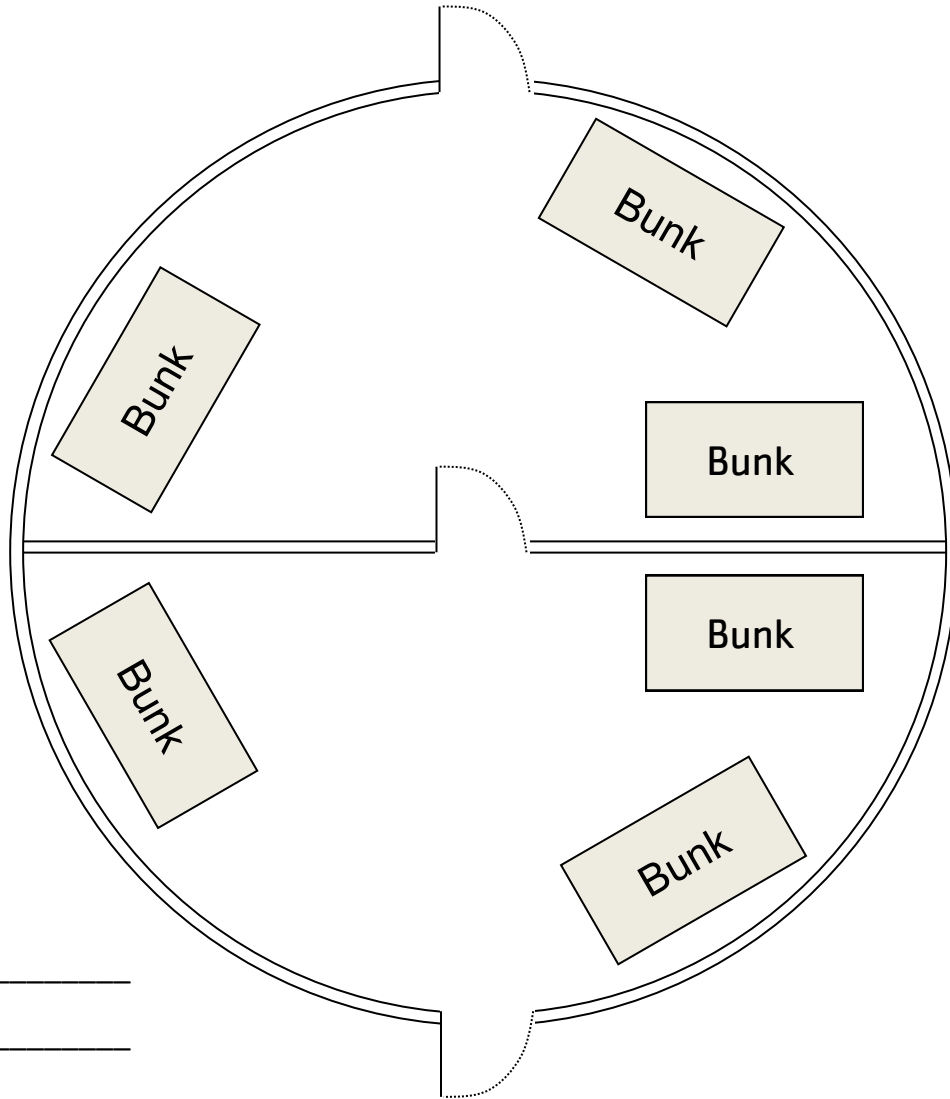

# Yurt (12 Beds) (Heated)

Spruce

(Yurts use Circle C Lodge for bathrooms.)

Housing

1. \_\_\_\_\_
2. \_\_\_\_\_
3. \_\_\_\_\_
4. \_\_\_\_\_
5. \_\_\_\_\_
6. \_\_\_\_\_
7. \_\_\_\_\_
8. \_\_\_\_\_
9. \_\_\_\_\_
10. \_\_\_\_\_
11. \_\_\_\_\_
12. \_\_\_\_\_

NOTES: